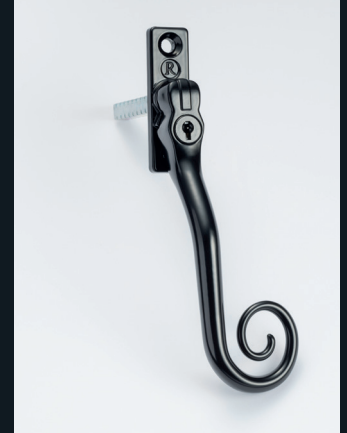

THE
RESIDENCE
COLLECTION

HARDWARE

THE ROMATOPOLA RANGE

Your Residence Collection windows are the essence of style and equally suited to both modern and period properties. Create a perfectly matching window with the Romatopola range of handles and stays inspired by the appearance of 19th Century ironmongery, but with modern production processes. Your windows will exude sophisticated elegance with the Romatopola Monkey Tail or Pear Drop designs.

ROMATOPOLA MONKEYTAIL & PEARDROP

10" working and dummy stays available

Available in RH and LH designs

THE ROMATOPOLA RANGE

Available in a range of nine exclusive finishes, the Romatopola hardware is both attractive and practical. The handles are all key locking for added security, with a positive stop (which prevents over-stressing the gearbox). The matching stays are available with working or dummy pegs to give you full flexibility when customising your windows. Add charming character to your already beautiful Residence Collection windows.

UNDENIABLY
AUTHENTIC

Choose one of the truly beautiful handles in the Romatopola range to add the finishing touch to your windows. Our hardware comes with the added benefit of a key locking handle function, leading the market in design and your safety in mind.

Both working and dummy butt hinges have the same appearance when closed. Dummy butt hinges are mounted onto the appropriate position to the outside of the window and allow the use of modern egress and friction hinges. Choosing dummy butt hinges with dummy peg stays is visually traditional with modern functionality.