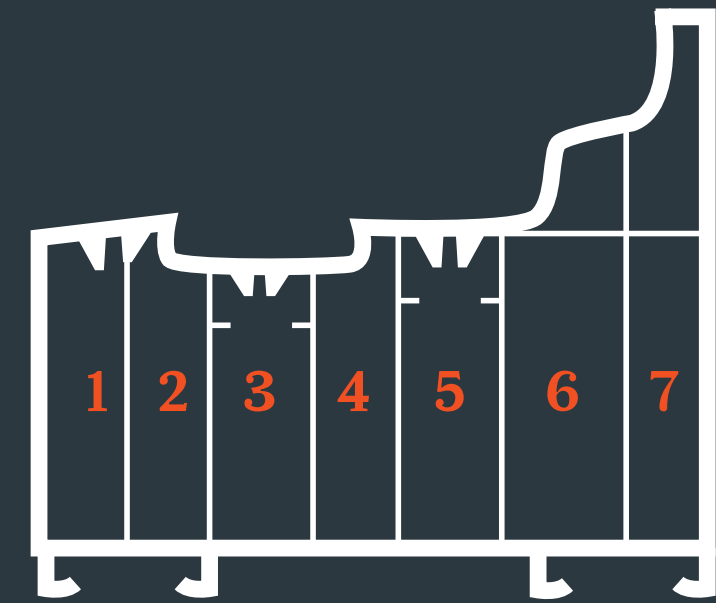

MARKET LEADING DESIGN FOR MODERN LIVING

7 Chamber Design

Residence 7 has been engineered to meet current and anticipated future standards. Other window frames typically offer 3 or 5 chambers and are usually 70mm wide, R7 has 7 chambers and is 75mm wide, resulting in superior thermal, acoustic, strength and security performances.