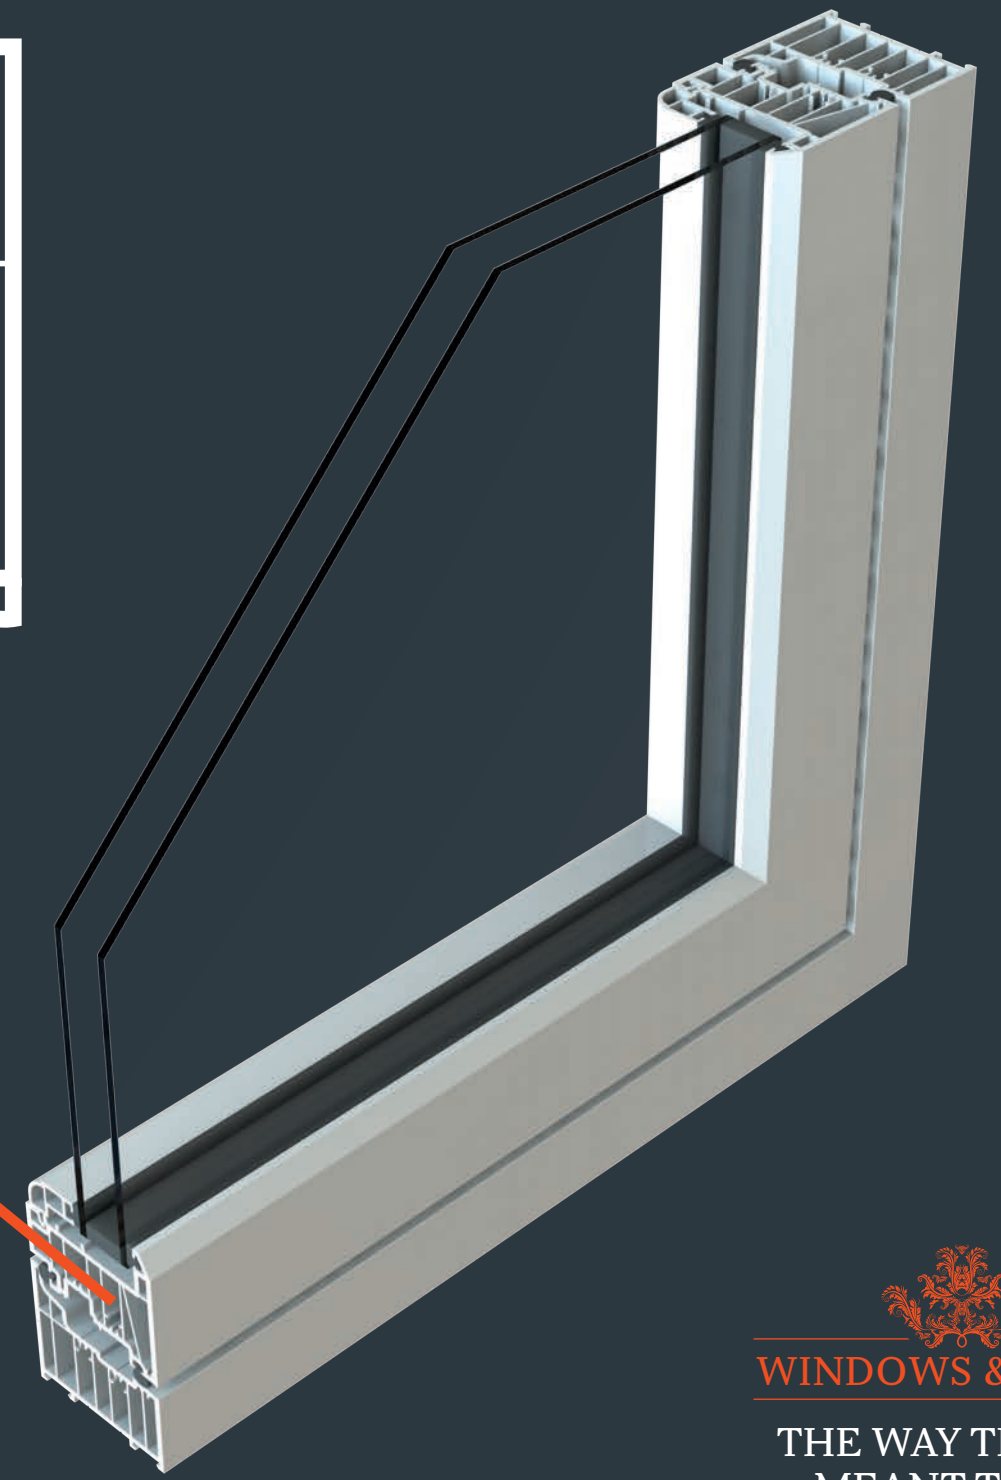

R7[®]

REDEFINING WINDOWS & DOORS

RESIDENCE 7

R7 is here to inspire you on your journey to create your dream home.

Elegantly flush sash exterior and interior gives the R7 its chic modern appearance and versatility to be used for both contemporary new builds and traditional British homes alike. All glass sight-lines are perfectly equal providing symmetry for a timeless kerbside appeal. Choose from one of our five glazing beads to fully personalise your choice, continue the flush contemporary appearance with the Square or soften the look with the Decorative.

Lock & Hinge Retention

Residence 7 boasts superior design details and screw retention reinforcements, locks and hinges are secured firmly into position. Residence 7 is also specifically designed to accommodate the additional weight of triple glazed units, allowing heavy duty hinges to fit and operate perfectly.

MARKET LEADING DESIGN FOR MODERN LIVING

7 Chamber Design

Residence 7 has been engineered to meet current and anticipated future standards. Other window frames typically offer 3 or 5 chambers and are usually 70mm wide, R7 has 7 chambers and is 75mm wide, resulting in superior thermal, acoustic, strength and security performances.

Energy Efficient Glazing

Residence 7 is designed to accommodate 'energy efficient glazing' this term is used to describe double glazing or triple glazing used in modern windows. Residence 7 has options for 28mm double glazing or 44mm triple glazing. The glazing bead is always on the inside which contributes to a higher security performance.