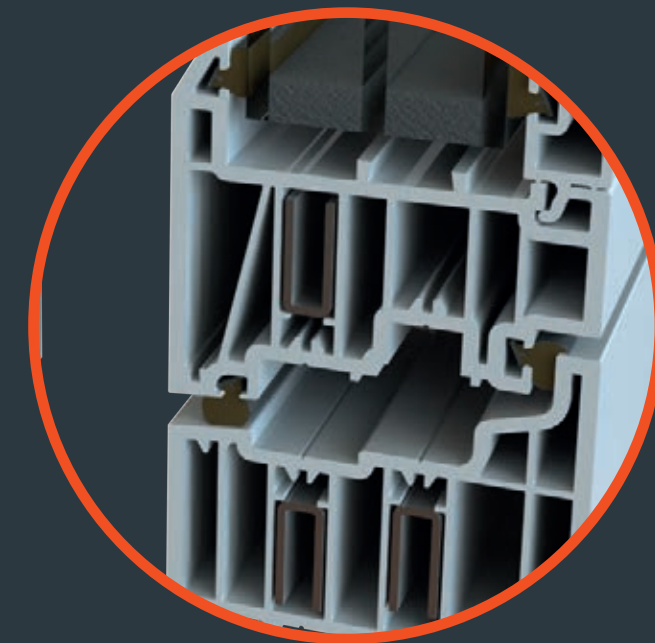

7 Chamber Design

Residence 7 has been engineered to meet current and anticipated future standards. Other window frames typically offer 3 or 5 chambers and are usually 70mm wide, R7 has 7 chambers and is 75mm wide, resulting in superior thermal, acoustic, strength and security performances.

Energy Efficient Glazing

Residence 7 is designed to accommodate 'energy efficient glazing' this term is used to describe double glazing or triple glazing used in modern windows. Residence 7 has options for 28mm double glazing or 44mm triple glazing. The glazing bead is always on the inside which contributes to a higher security performance.

Greener Than You Realise

PVCu is greener than you realise. It's an insulating material, keeping you cosy in the winter and cool in the summer, contributing to lower energy bills and carbon emissions. It's able to achieve a Window Energy Rating (WER) of A+ and a U-value of 0.8W/(m2K) which is Passivhaus standard so it's future proof too. All our windows and doors can be fully recycled and actually include a recycled material section within them. As for maintenance, there's very little, no toxic paints, primers, preservatives or fungicides to keep your windows looking fresh!